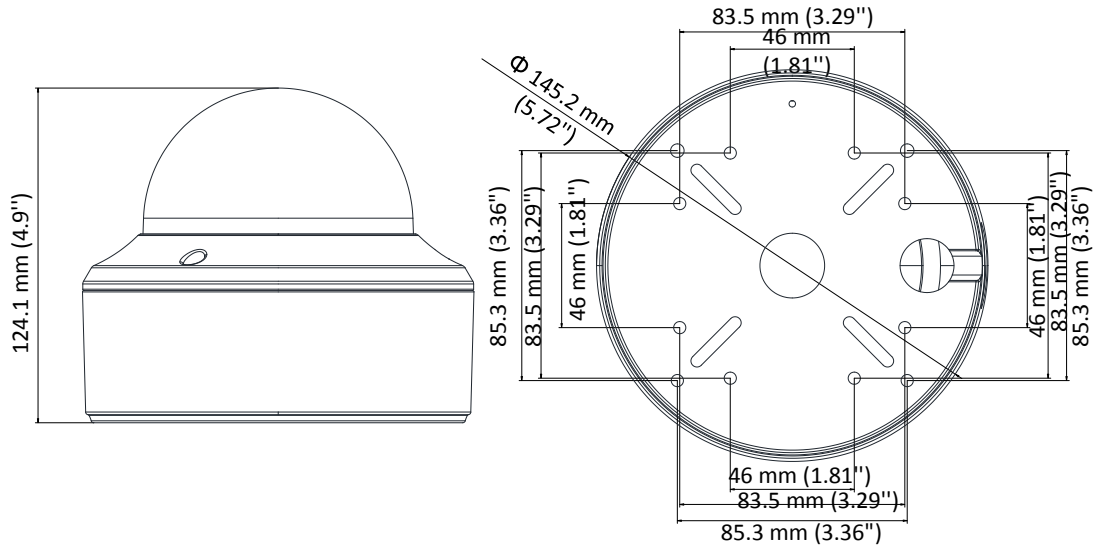

Order Model

DS-2CE56D8T-AVPIT3ZF

DS-2CE56D8T-VPIT3ZF

Dimension